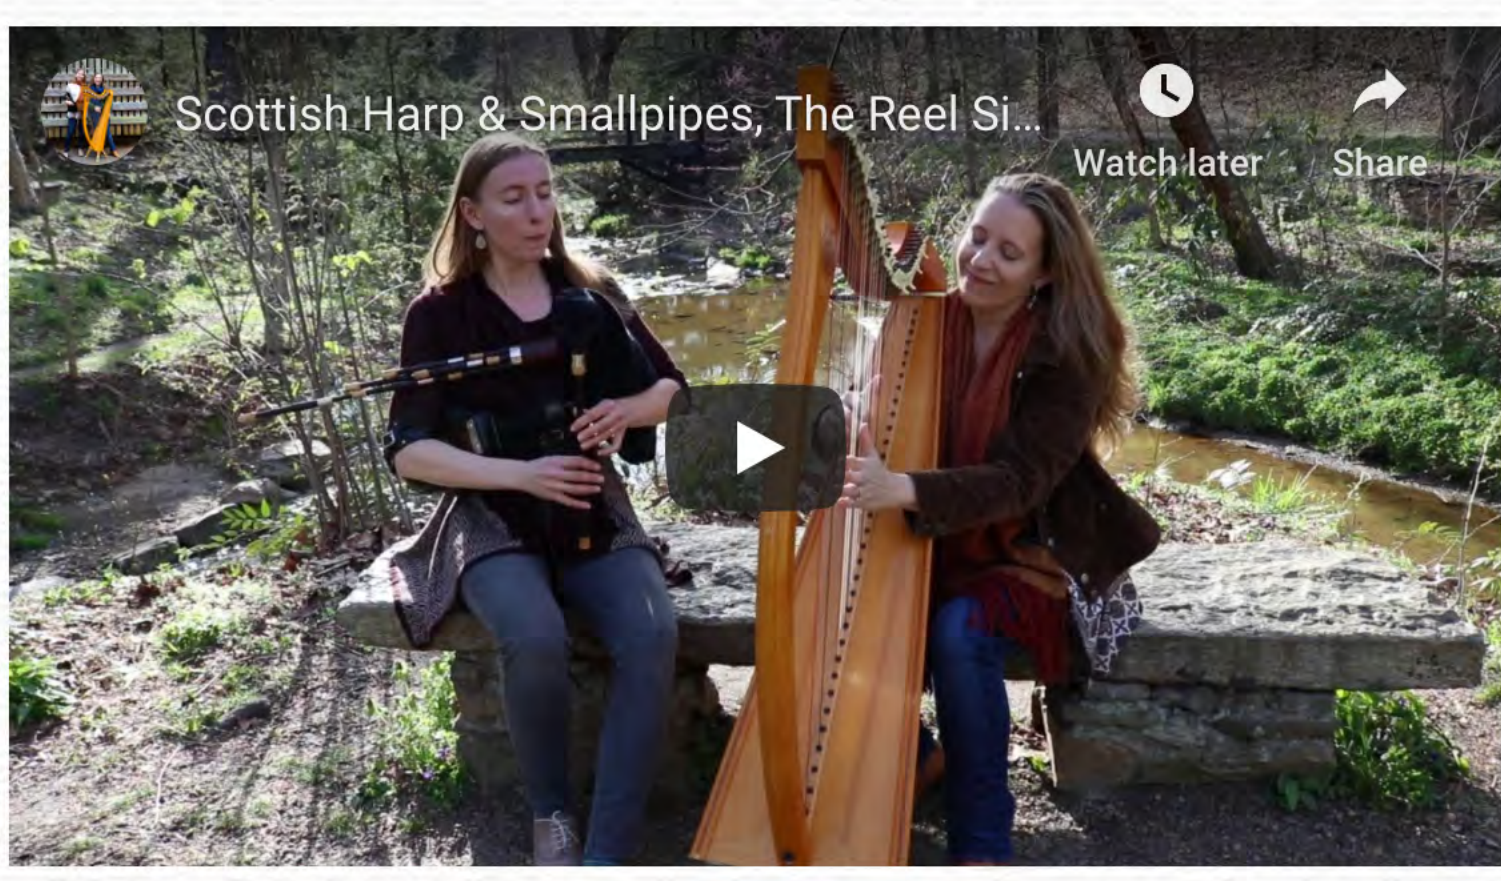

Photo by Rachael Rodgers

Photo by Don Stewart

Music

The Fiddler / Portree Bay / Sound of Sleat

Pretty Saro / Invitation

Midnight on the Water

Videos

Photo by Rachael Rodgers